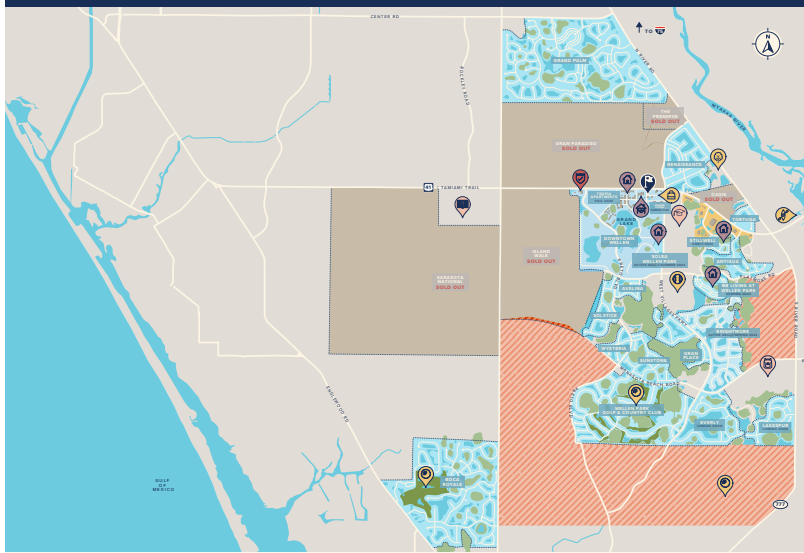

# AMENITIES KEY

- WELCOME CENTER
- RENTAL PROPERTIES
- SENIOR LIVING
- SHOPPING
- GOLF COURSE
- PARKS
- SENATOR BOB JOHNSON'S LANDING (KAYAK LAUNCH)
- ATLANTA BRAVES SPRING TRAINING STADIUM
- STATE COLLEGE OF FLORIDA
- TAYLOR RANCH ELEMENTARY SCHOOL
- FUTURE K-12 SCHOOL
- PUBLIC SAFETY BUILDING

Copyright © 2022 Wellen Park, LLLP. Maps are not to scale and are for relative location purposes only. This map is solely for illustrative purposes and should never be relied upon. The past, present, future of proposed roads, easements, land uses, conditions, plot maps, lot sizes, layouts, zoning, utilities, drainage, land conditions, or development of any type whatsoever, whether reflected on the site plan or map, or whether outside the boundaries of the site plan or map, may not be shown or may be incomplete or inaccurate or may or may not change in the future.

# KEY MAP

**8 MILES TO LOCAL BEACHES FROM DOWNTOWN WELLEN**